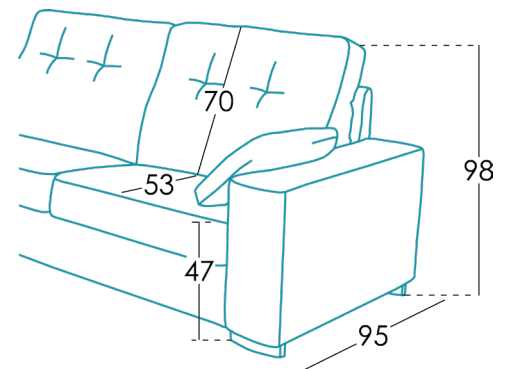

Options

Packaging

Packaging made up of shrink wrap and edge protectors.

The packaging comes along with the design. We always optimize it, so that it takes up as little space as possible and it is easy to carry it, avoiding the use of unnecessary packing material.

Sustainability

Our design is responsible as we minimize the impact of industrial activity, optimizing the entire field of design and production.

Every Fama products are PFCs Free.

At Fama Sofas, we recycle 98% of residue and waste, following the environmental policy of our company.

ALFRED is manufactured by Fama Sofas, whose quality system is certified by AENOR and IQNET according to the ISO 9001-2015 standards, with the certificate number ES-0790/1999. In addition to the Environmental Management Certificate according to ISO 14001-2019.

All models have passed the tests required for granting the quality control label from Aidima-Cetem laboratories.

ISO 9001

FAMA SOFAS S.L.U.

C/ Dr. Jiménez Díaz s/n - P.O.Box 41
30510 YECLA (Murcia) SPAIN

Tel: 968751050 / info@fama.es / www.fama.es